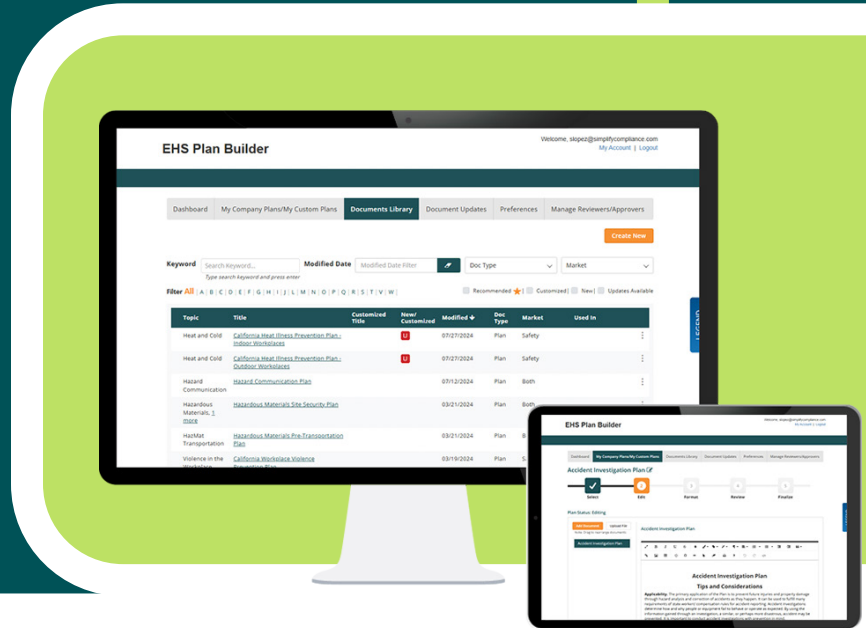

# Revolutionize your safety and environmental plans

## With Plan Builder by EHS Hero®

EHS Hero's Plan Builder tool provides premade templates that can be used to quickly and easily create safety and environmental plans that meet regulatory requirements and the specific needs of your organization.

With the Plan Builder, you can create users and approvers of plans to get fast feedback and approvals from internal stakeholders. Plus, with EHS Hero's user-friendly interface, the tool is easy to adopt and use for even your most seasoned employees.

### Key features:

- ▶ Expert-crafted plan templates with real-time updates
- ▶ Custom formatting
- ▶ Multi-site and state-specific plans
- ▶ Easy collaboration with internal stakeholders